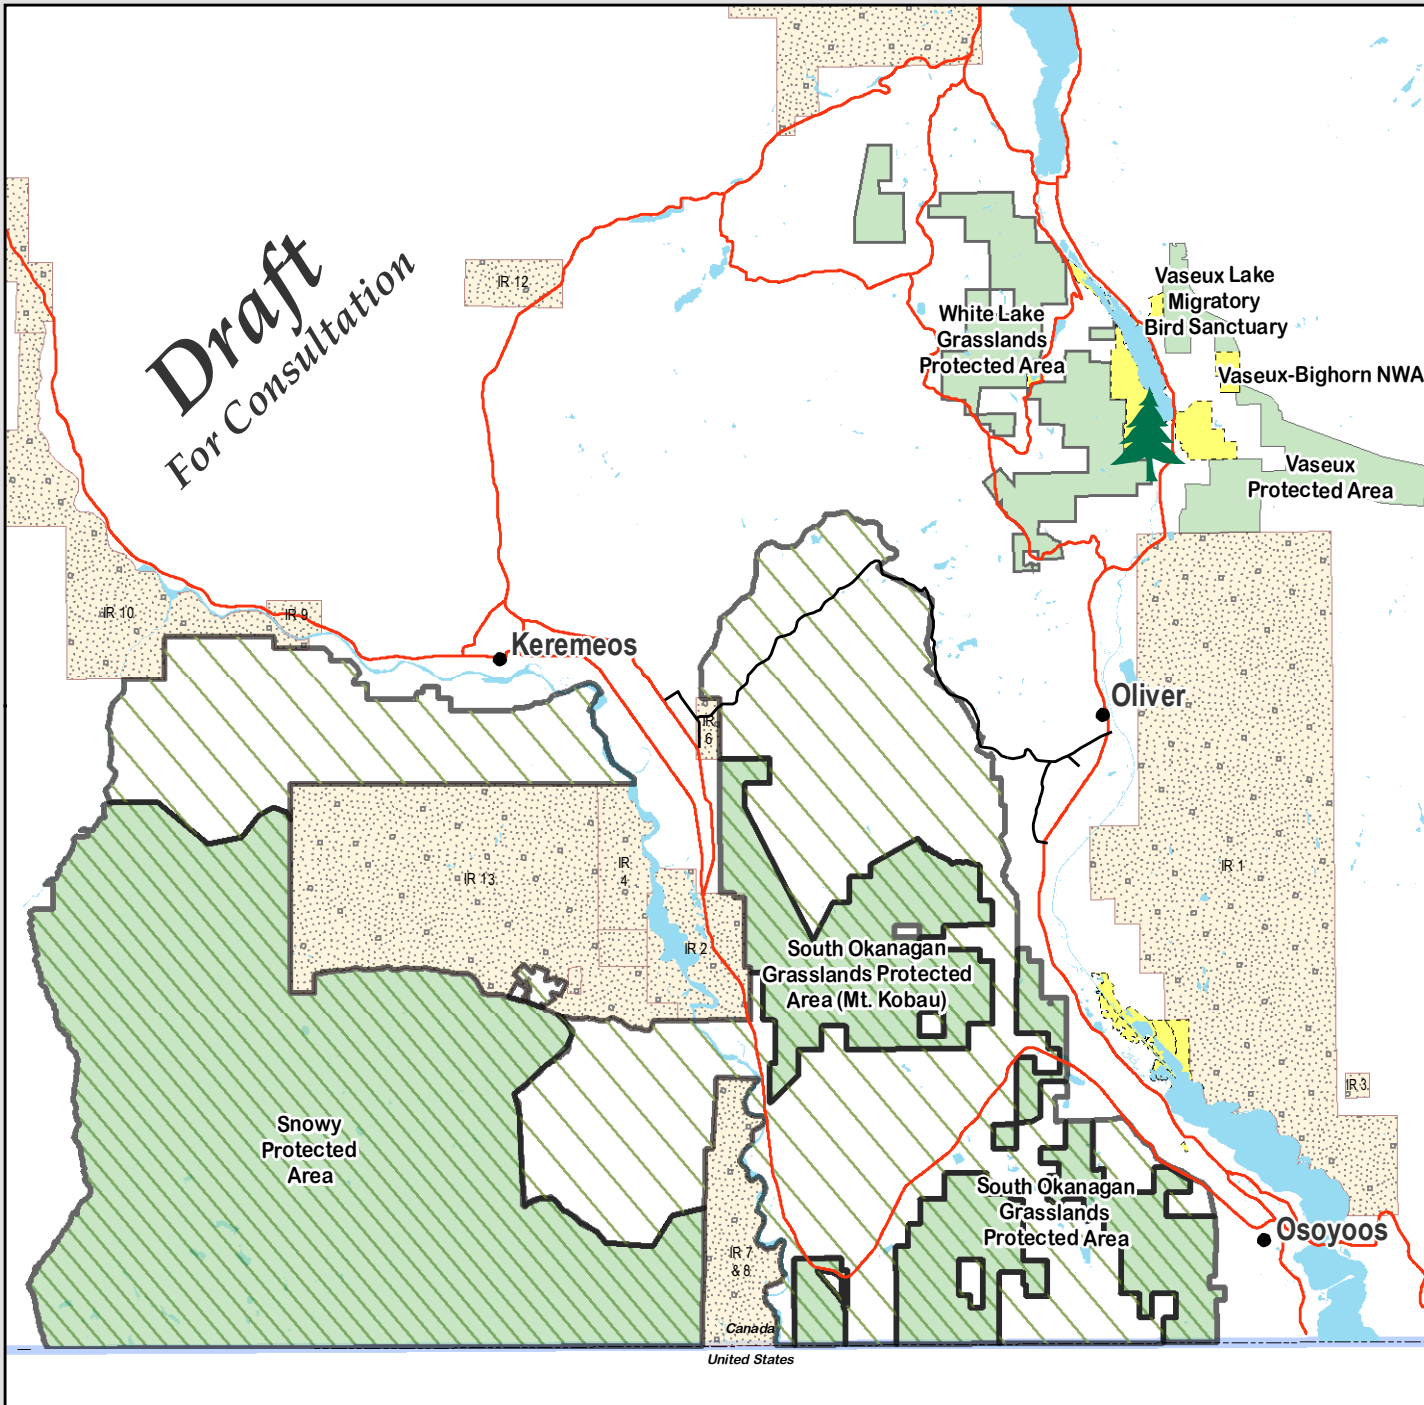

# National Park Reserve Feasibility Study ~ South Okanagan - Lower Similkameen

**Draft**  
For Consultation

## Draft Park Concept

Core Lands

### Protected Areas:

These Protected Areas have potential to meet objectives for representation, ecological integrity and visitor use.

## Map Legend

- Other Conservation Lands
- Indian Reserve
- Highways
- Provincial Protected Areas